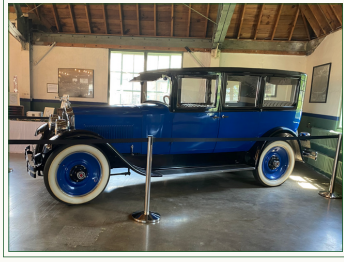

PACKARD DISPLAY VEHICLES

1925 LIMO

1937 CONVERTIBLE

1938 12 CLUB SEDAN

1940 SEDAN

1942 CONVERTIBLE 120

1942 CLIPPER SEDAN

1947 TOURING SEDAN

1949 SEDAN

1950 STATION SEDAN

1953 BLACK CARIBBEAN
CONVERTIBLE

1954 AMETHYST PACIFIC
CONVERTIBLE

1954 CARIBBEAN
CONVERTIBLE

1956 EXECUTIVE

STATIC CAR - \$100 EACH