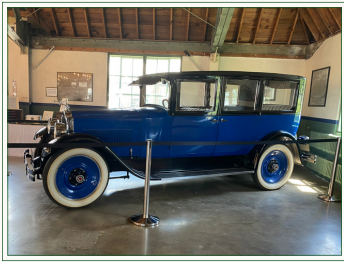

PACKARD CAR/DRIVER VEHICLES

1925 LIMO

1938 CLUB SEDAN

1940 SEDAN

1947 TOURING SEDAN

1949 SEDAN

1950 STATION SEDAN

1953 BLACK CARIBBEAN
CONVERTIBLE

1954 CARIBBEAN
CONVERTIBLE

1956 EXECUTIVE

CAR & DRIVER – \$500 AN HOUR