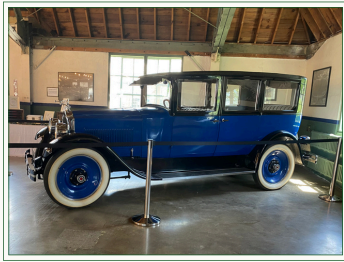

PACKARD DISPLAY VEHICLES

1925 LIMO

1937 CONVERTIBLE

1938 12 CLUB SEDAN

1940 SEDAN

1942 CONVERTIBLE 120

1942 CLIPPER SEDAN

1947 TOURING SEDAN

1949 SEDAN

1950 STATION SEDAN

1953 BLACK CARIBBEAN
CONVERTIBLE

1954 AMETHYST PACIFIC
CONVERTIBLE

1954 CARIBBEAN
CONVERTIBLE

1956 EXECUTIVE

Static Car Display Car(s)- \$100 each