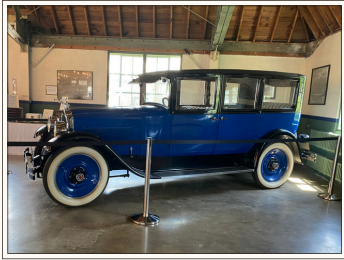

PACKARD CAR/DRIVER VEHICLES

1925 LIMO

1938 CLUB SEDAN

1940 SEDAN

1947 TOURING SEDAN

1949 SEDAN

1950 STATION SEDAN

1953 BLACK CARIBBEAN
CONVERTIBLE

1954 CARIBBEAN
CONVERTIBLE

1956 EXECUTIVE

Car/Driver- \$200/car per hour (weather permitting)