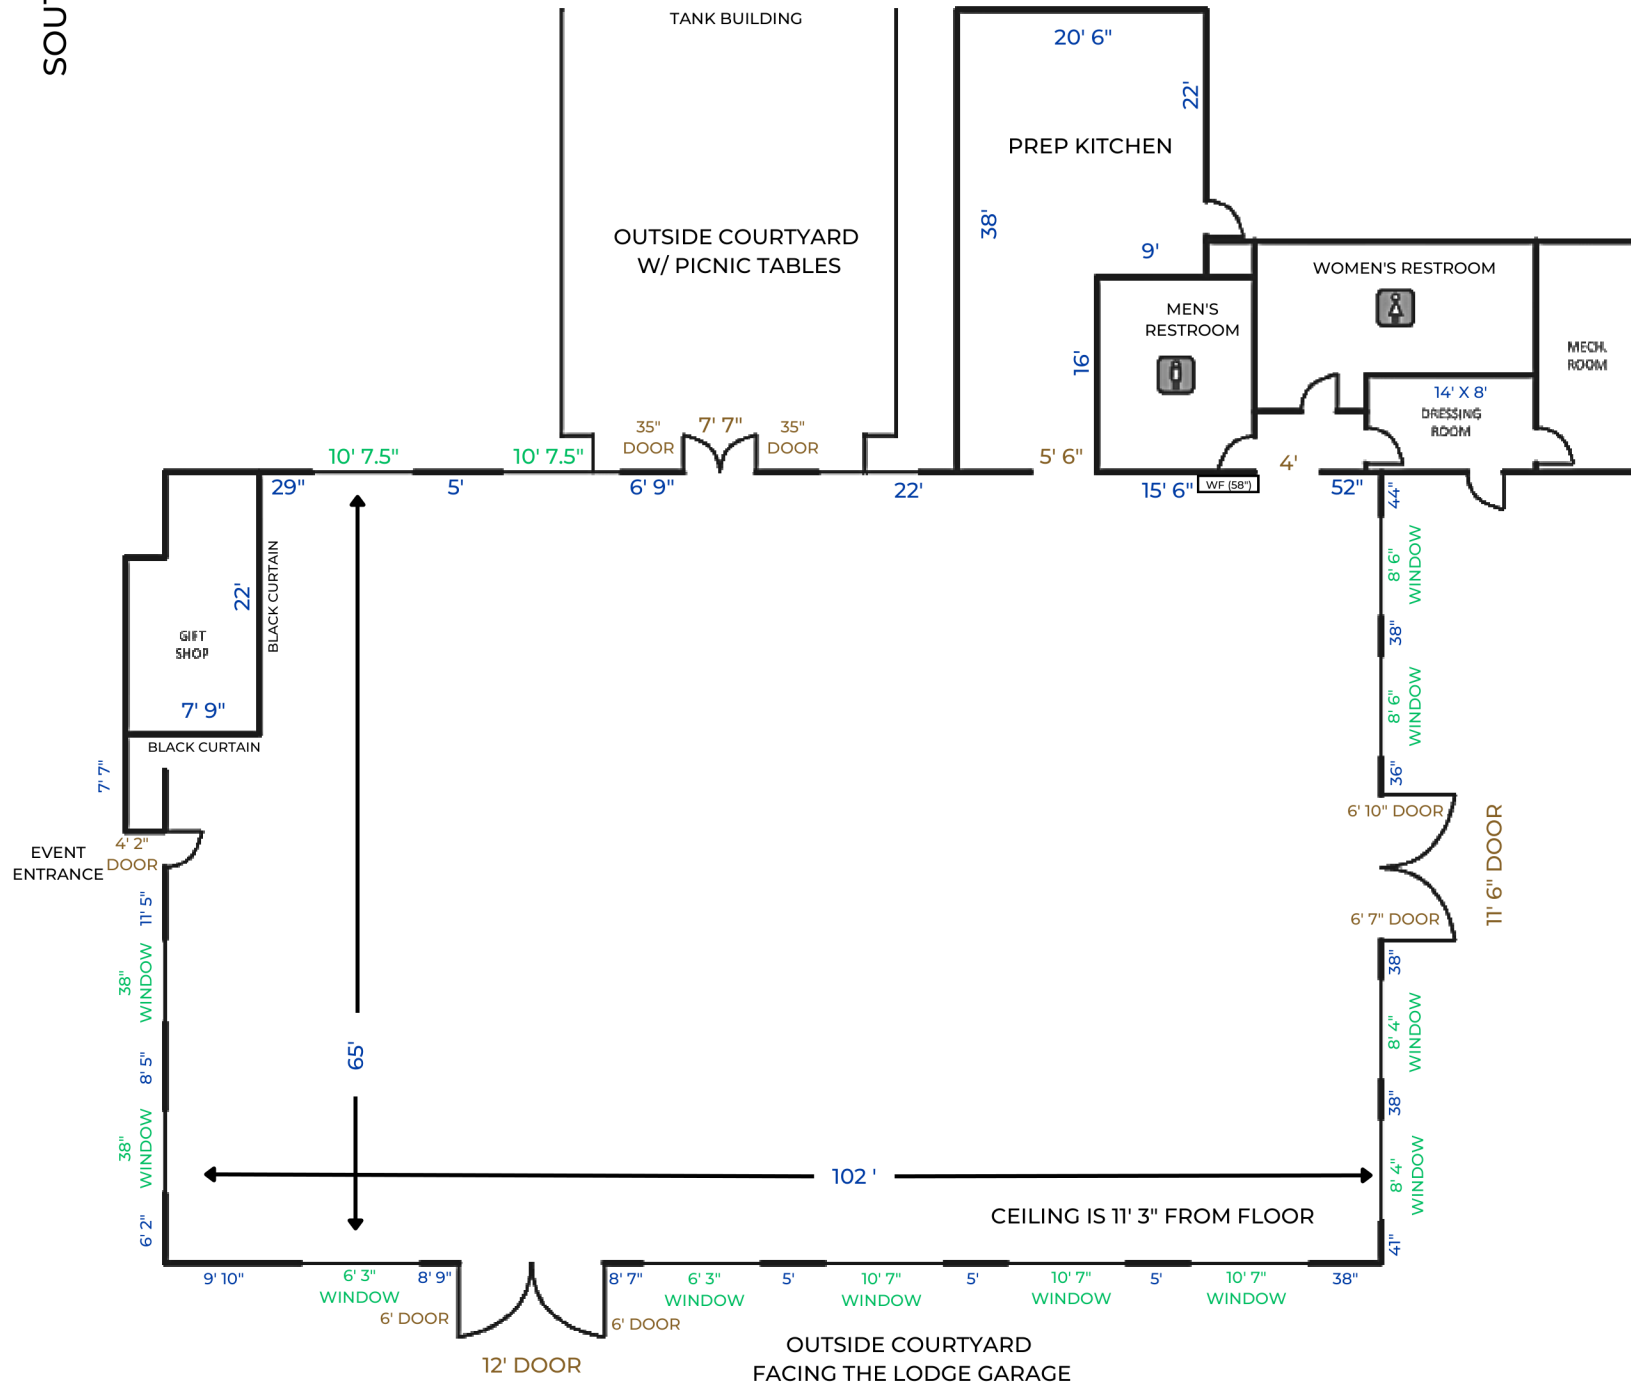

SOUTH WEST

PACKARD PROVING GROUNDS
REPAIR GARAGE LAYOUT AND DIMENSIONS

OUTSIDE COURTYARD
FACING THE LODGE GARAGE

NORTH
EAST